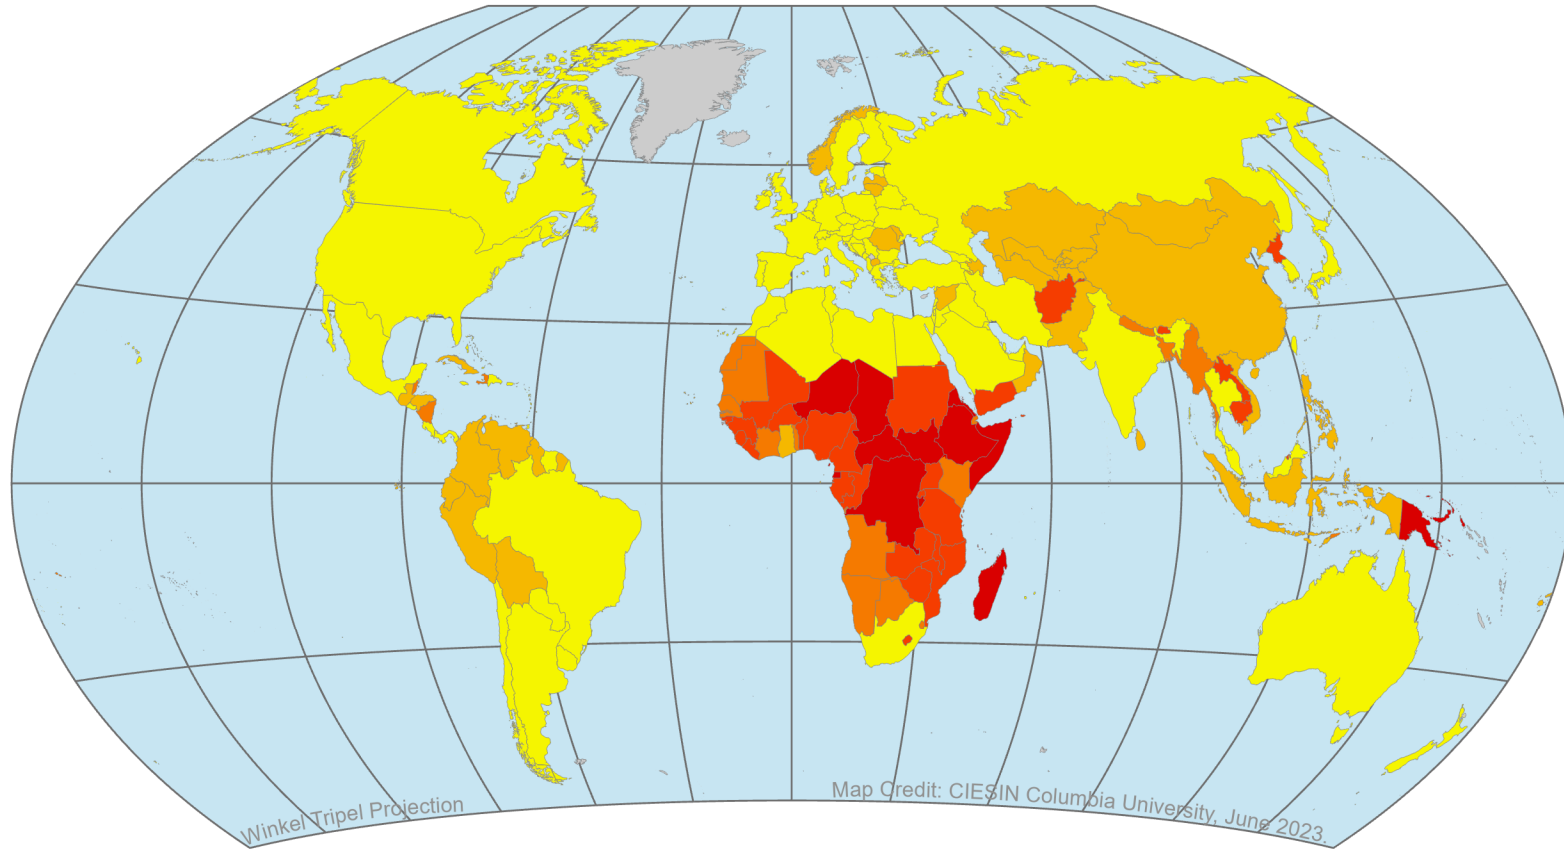

SDG Indicator 7.1.1: Access to Electricity, 2023 Release (National)

Sustainable Development Goal Indicators (SDGI)

Percent of Population with Access to Electricity (%)

The SDG Indicator 7.1.1: Access to Electricity, 2023 Release data set is part of the Sustainable Development Goal Indicators (SDGI) collection. It measures the proportion of the population with access to electricity for a given statistical area. The indicator was computed as the proportion of the WorldPop gridded population located within illuminated areas as defined by annual Visible Infrared Imaging Radiometer Suite (VIIRS) Nighttime Lights Version 2 (VNL V2) data. This map represents the national results for 206 countries.